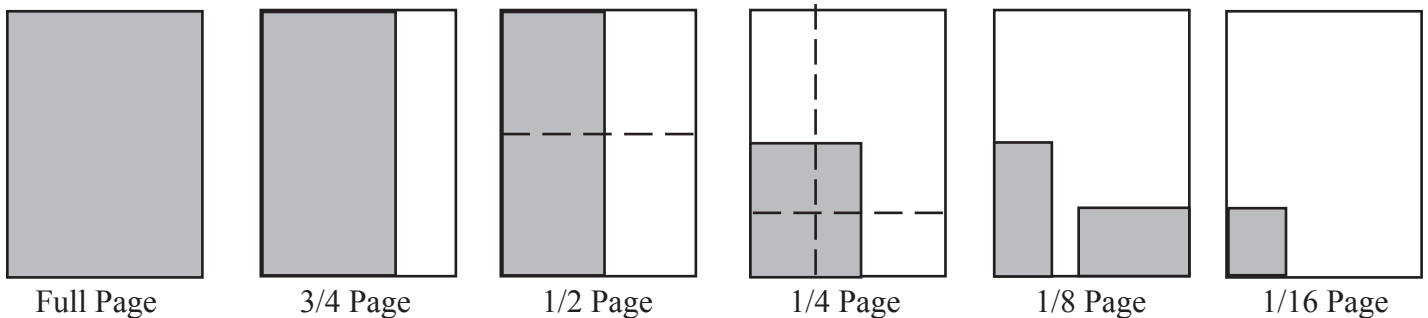

Secwepemc News

Advertising Rates

Discounts for Block Booking.

The more frequently you advertise in our newspaper, the less you pay for each individual insertion

Size	Dimensions	1 Month	3 Months	6 Months	9 Months	12 Months
1/16	2.45 W x 2.7H	67.00	65.00	63.00	61.00	59.00 per
1/8 Vert	2.45W x 5.6H	135.00	128.00	121.00	114.00	107.00
1/8 Hor	5.06W x 2.7H	135.00	128.00	121.00	114.00	107.00
1/4 Vert	2.45W x 11.5H	272.00	252.00	232.00	220.00	200.00
1/4 Hor	10.25W x 2.7H	272.00	252.00	232.00	220.00	200.00
1/4 Sq	5.06W x 5.6H	272.00	252.00	232.00	220.00	200.00
3/8 Vert	5.06W x 8.6H	387.00	367.00	347.00	327.00	307.00
1/2 Vert	5.06W x 11.5H	517.00	487.00	457.00	427.00	397.00
1/2 Hor	10.25w x 5.6H	517.00	487.00	457.00	427.00	397.00
3/4 Vert	7.65W x 11.5H	732.00	692.00	652.00	612.00	572.00
Full Page	10.25W x11.5H	980.00	930.00	870.00	800.00	720.00
Directory	2.45W x1.0H		25.00	23.00	22.00	20.00

Job Posting depends on layout, wording $ 50 to $100

PUBLICATION THE 1ST WEEK OF EACH MONTH

Our **National Advertising** rate (agencies, government etc.) is .79/line (**Net**).

Ad production services- we will produce your ad to company specification or you may send us camera-ready ads. **Ad proofing is required.**

Ad positioning - we are unable to guarantee positions, however we will do our best to accommodate your request.

We are eight columns: 1 col-1.13", 2 col-2.45", 3 col-3.74", 4 col-5.05", 5 col-6.35", 6 col-7.65", 7 col-8.95", 8 col-10.25

Color Advertising -- For maximum impact, call us for color rates.

Ad Deadline for 2011 is always the Last Wednesday of Each Month

How to contact our office: Phone 778-471-5789 Fax 778-471-5792

E-Mail at communic@secwepemc.org or secwepemcnews@gmail.com

Mailing address : 274A Halston Connector Road, Kamloops, BC V2H 1J9